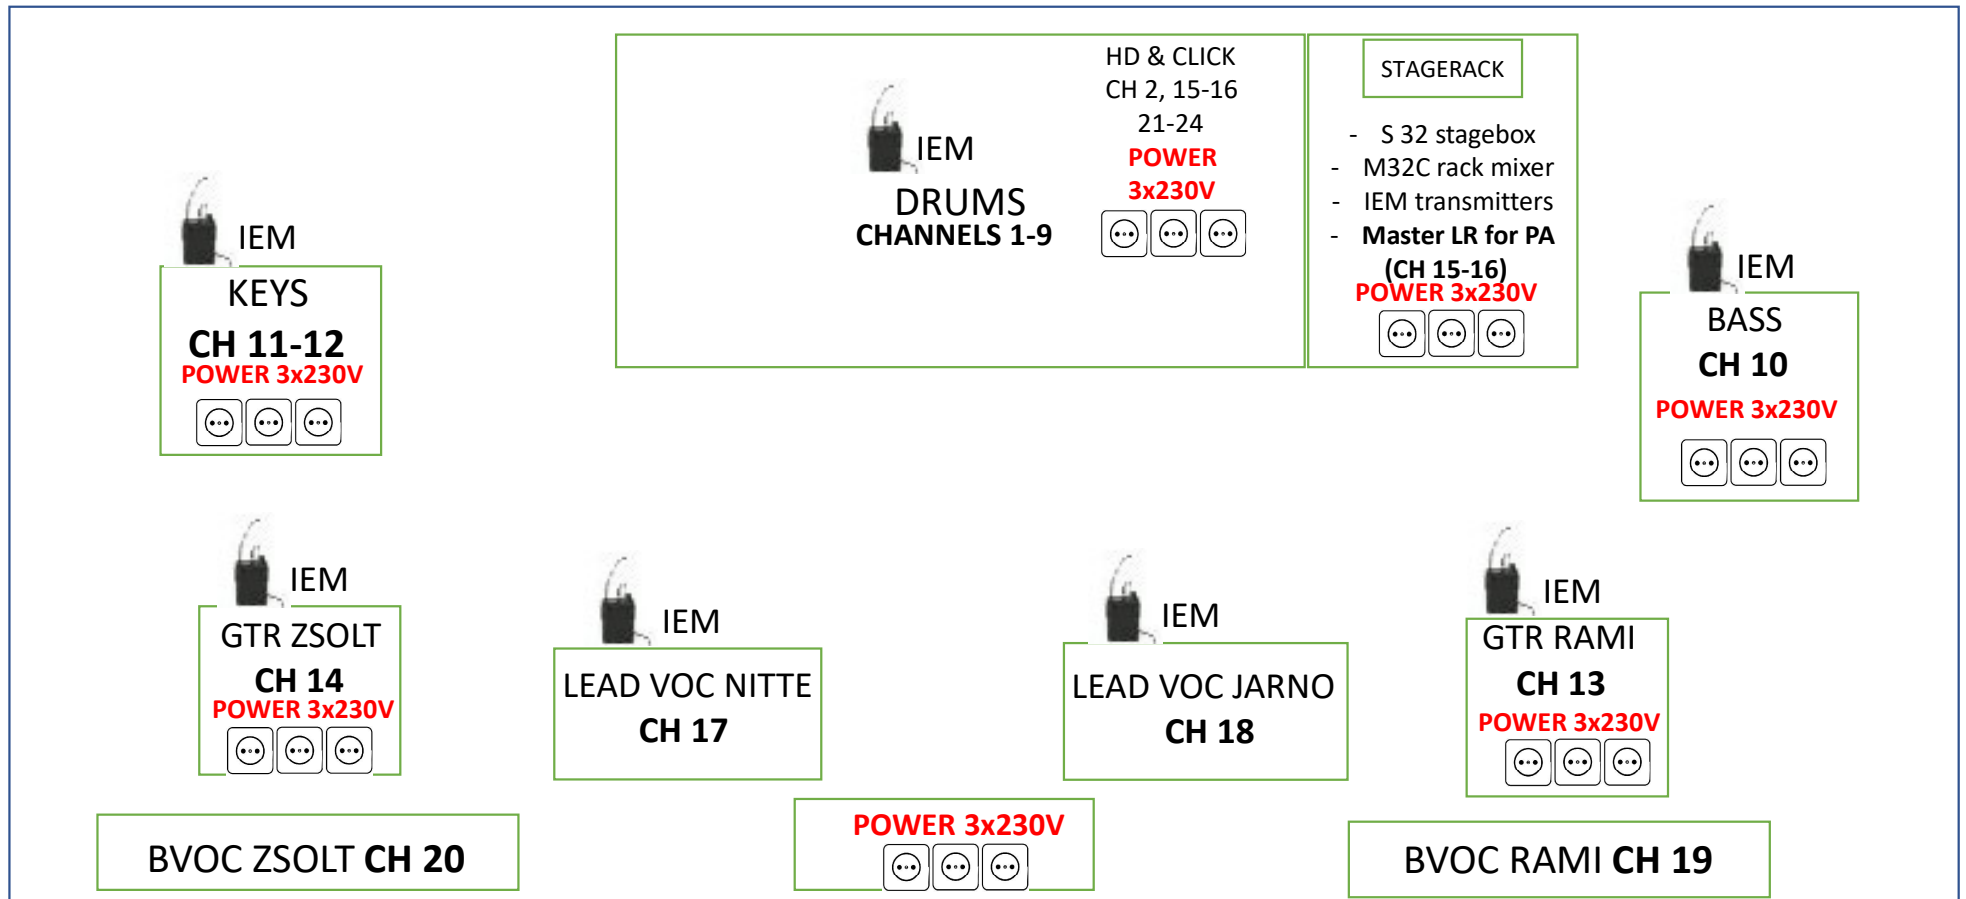

Dreamtafe

STAGE PLOT

FRONT STAGE